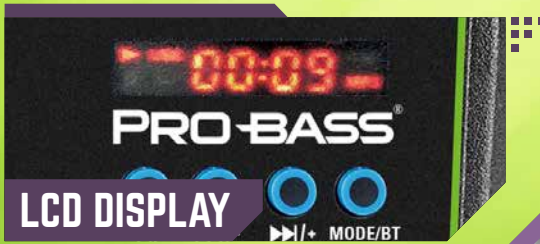

PROFESSIONAL AUDIO INTERFACE MIXING

8 INPUT CHANNEL

ULTRA-COMPACT
HIGH QUALITY MIXER
RUGGED CONSTRUCTION

USB AUDIO
INTERFACE

SPECIFICATIONS

- Professional Compact Mixer
- 6 input channels
- USB Port
- MP3 Player
- 2 XLR/TRS combo inputs
- +48V phantom power
- 1 stereo input channel
- 2-band equalizer per channel
- USB 2-in/2-out
- 16 Digital Effects
- TRS stereo main output
- RCA stereo input
- Headphones output
- 2-Track RCA output
- 4-Led vumete