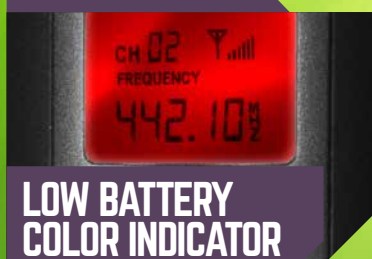

2 MIC
CHANNELS

SPECIFICATIONS

- Frequency range: UHF 470~558MHz (depends on the region)
- Frequency stability: $\pm 0.005\%$
- Modulation mode: FM
- Max modulation frequency: $\pm 40\text{KHZ}$
- Frequency response: 100HZ~10KHZ
- S/N: 90dB
- Effective working distance: about 80m (open field)
- T.H.D: $\leq 5\%$
- Operation temperature: $0^{\circ}\text{C} \sim 50^{\circ}\text{C}$